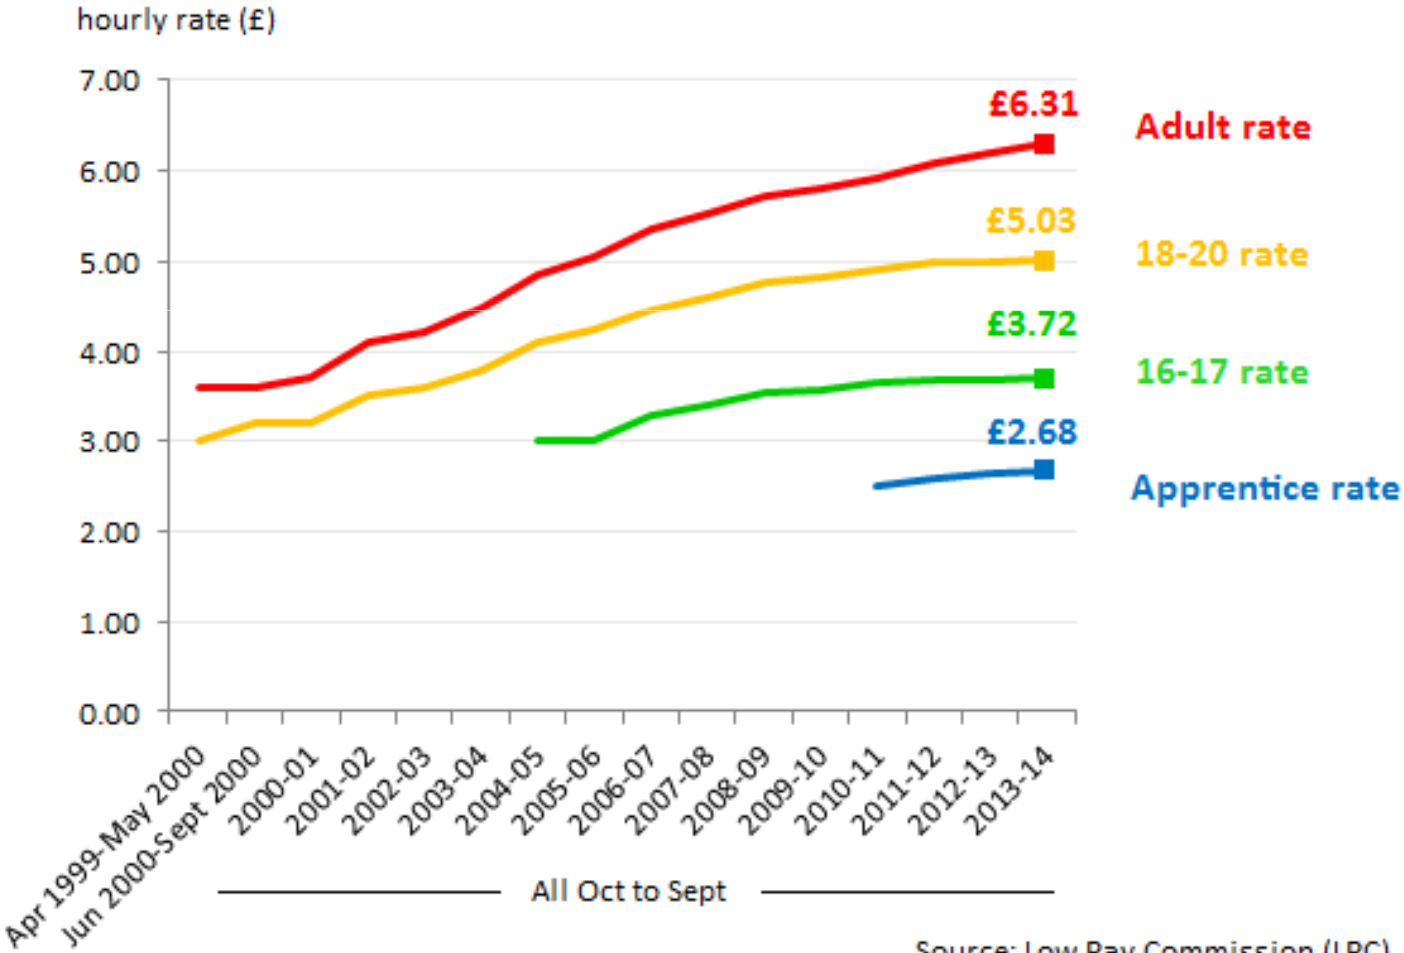

SURREY

Labour Costs

National Minimum Wage rates

This page is intentionally left blank