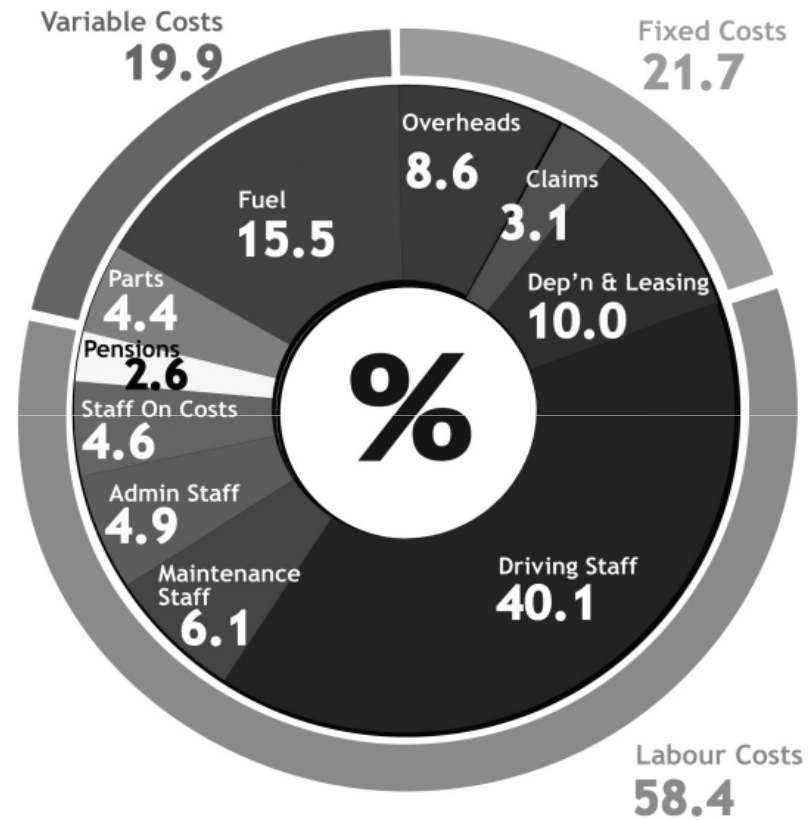

Transport Costs

Bus Industry Monitor Report 2013

Petrol & Diesel

Cost of petrol v diesel at pumps

Pence per litre

— Petrol — Diesel

Experian Catalist

BBC